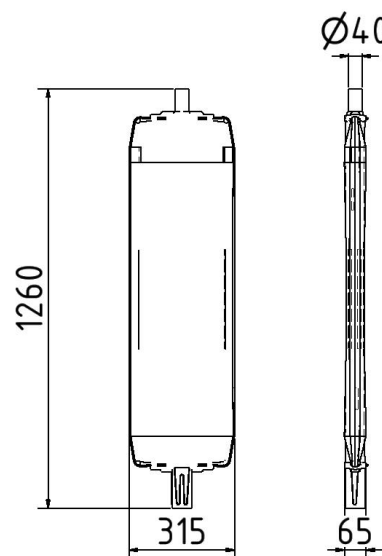

**Artikelnummer/Itemnumber: 36055/3RR**

**Tarifnummer Export: 39269097 | Frachtkategorie: A**

Kunststoffbake Typ 60, Stutzen unten 60 x 60 mm, oben Ø42 mm, Folie Typ 3, schraffiert, doppelseitig rechtsweisend, rot / weiß

Plastic traffic panel type 60, 60 x 60 mm / Ø42 mm, Film RA3, hatched, on both sides indicating right, red / white

## Technische Daten:

Gewicht: 2,90 kg/St  
Material:  
Kunststoff

## item description:

Plastic traffic panel type 60 for universal protection of building sites, reflective film attached on both sides, area protected by outer edge, socket 60 mm x 60 mm, top socket Ø 42 mm for lamp mounting, Film RA3, hatched, on both sides indicating right, red / white